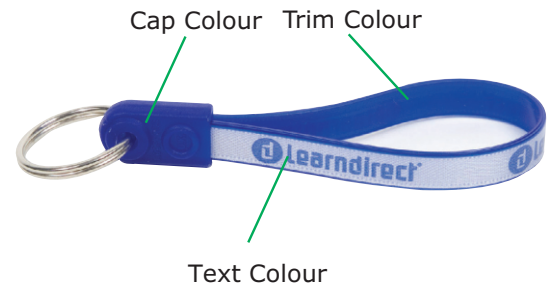

Loop Key Rings Colour References

Cap	Colour Description	Nearest Pantone reference
	Black	BLACK
	Brown	161C
	Aztec Gold	463C
	Fudge	156C
	Cream	155C
	Silver	431C
	Mid Grey	430C
	Dusk	543C
	Clear	N/A
	White	WHITE
	Citrus Yellow	YELLOW 012C
	Seville Orange	ORANGE 021C
	Pink Pearl	197C
	Shrimp	183C
	Cerise	232C
	Valentine Red	186C
	Ruby	194C
	African Violet (Purple)	268C
	Lilac	264C
	Ice Blue	278C
	Sky Blue	285C
	Ultra Blue	REFLEX BLUE C
	Royal Blue	281C
	Navy Blue	289C
	British Racing Green	343C
	Marine Blue	322C
	Alpine Green	347C
	Fresh Green	375C
	Springtime Green	353C
	Dew Drop	337C
	Burgundy	216C
	*Luminous Green	317C

Cap & Trim Colours

All colours shown are available as cap, trim or text colours*. Printing light colours on similar ribbons is not recommended.

*Luminous Green extra cost option is only available for end caps (not trim or text).

Ribbon Colours

White
Yellow 012C
Orange 021C
Fluorescent Yellow
Fluorescent Orange

Colour Matching

Close Pantone text colour matching is only possible on WHITE ribbon.

Coloured ribbons will distort the final colour achievable so exact matches are not possible.

Reverse Printing

Ribbons can be reverse flood printed to create a solid ribbon colour effect. Please complete the custom request page or contact us for further details.

*Select and design
your own Loops online
www.LoopKeyRings.co.uk*